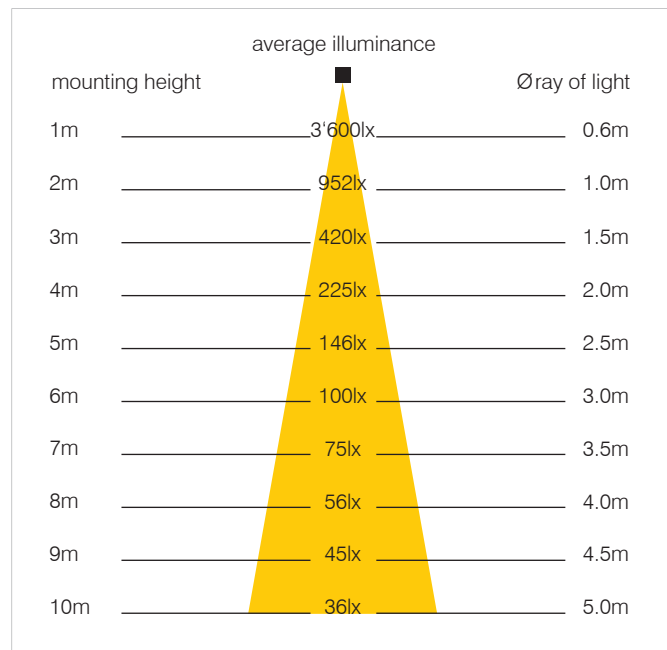

Lighting scheme *1

Our range

Item No.	Description	Watt
109177	LED Floodlight PLAZA 972, cool white 5'500K, with 5m cable 3x1.5mm², with T12 plug	140W
108992	LED Floodlight PLAZA 972, cool white 5'500K, with 5m cable 3x1.5mm², without plug	140W
123535	LED Floodlight PLAZA 972, warm white 3'500K, with 5m cable 3x1.5mm², with T12 plug	140W
118809	LED Floodlight PLAZA 972, warm white 3'500K, with 5m cable 3x1.5mm², without plug	140W

Accessories

108994	Mast bracket (technical details see page 10)
108993	Swiveling holder (technical details see page 10)

*1 For Relux-Data see www.gifas.ch.

In delivery included: mounting bracket for ceiling wall or floor mounting.