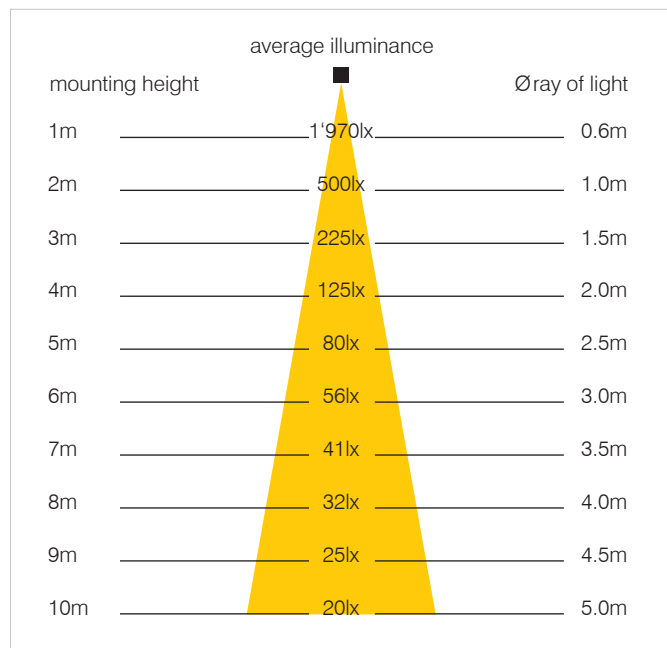

Lighting scheme *1

Our range

Item No.	Description	Watt
109176	Floodlight PLAZA 970, cool white 5'500K, with 5m cable 3x1.5mm², with Typ12 plug	70W
108991	Floodlight PLAZA 970, cool white 5'500K, with 5m cable 3x1.5mm², without plug	70W
Accessories		
108994	Mast bracket (technical details see page 10)	
108993	Swiveling holder (technical details see page 10)	

*1 For Relux-Data see www.gifas.ch.

In delivery included: mounting bracket for ceiling wall or floor mounting.