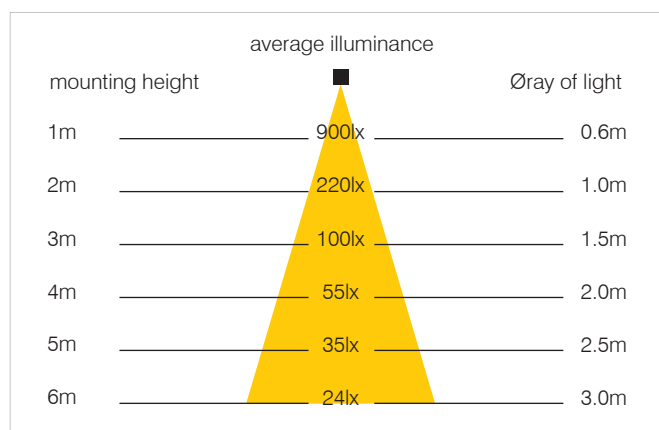

Lighting scheme *1

Our range

Item No.	Description	Watt
109292	Floodlight PLAZA 925, cool white 5'500K, with 5m connection cable with Typ12 plug	30W
108989	Floodlight PLAZA 925, cool white 5'500K, without connection cable	30W
124276	Floodlight PLAZA 925, warm white 3'500K, with 5m connection cable with Typ12 plug	30W
124274	Floodlight PLAZA 925, warm white 3'500K, without connection cable	30W
Accessories/Spare parts		
115534	Mobilight-Set for PLAZA 925 (without lamp)	
110524	spare glass for Plaza 925	

*1 For Relux-Data see www.gifas.ch.

In delivery included: mounting bracket for ceiling wall or floor mounting.