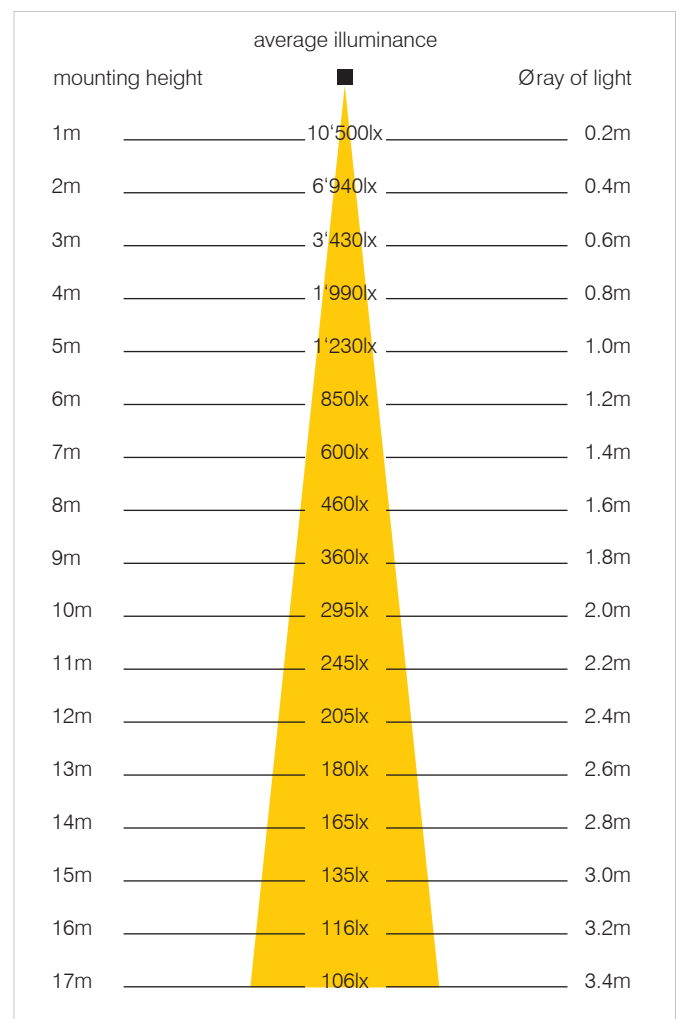

Lighting scheme *1

Our range

Item No.	Description	Watt
113222	Spotlight PLAZA 970, cool white 5'500K, with 5m cable 3x1.5mm², with Typ12 plug	70W
113221	Spotlight PLAZA 970, cool white 5'500K, with 5m cable 3x1.5mm², without plug	70W
Accessories		
108994	Mast bracket (technical details see page 10)	
108993	Swiveling holder (technical details see page 10)	

*1 For Relux-Data see www.gifas.ch.

In delivery included: mounting bracket for ceiling wall or floor mounting.