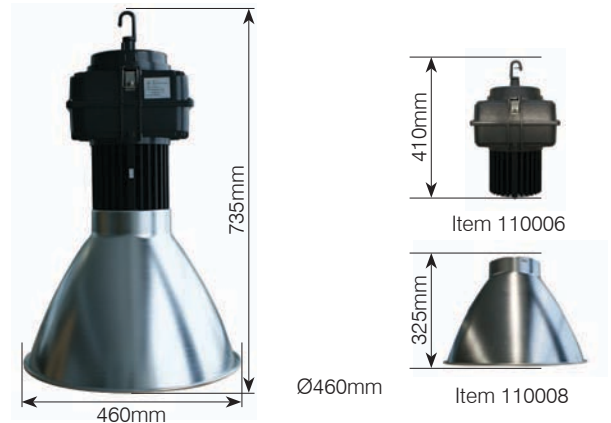

995 narrow beam of light spot height from 8m

Technical Data

LED Power:	100W
Power supply:	230VAC
LED lighting current:	100lm/W
CRI-Index:	Ra>80
LED operating life:	>50'000h
Lighting current loss:	<10%
LED switching capability:	>1 Mio
Colour temperature:	5'500K/3'500K
Operating range of temperature:	-40°C up to +55°C
Material housing + reflector:	aluminium
Colour of casing:	silver-grey/black
Cover:	acrylic glass
Protection class:	IP65/I
Weight:	5,1kg
Dimensions 995.B WxH:	520x584mm
Dimensions 995.E WxH:	460x726mm

Use

Extensive coverage in industry and commerce.
Ideal as a replacement for HID lamps.

Our range

Item No.	Description	Watt
110006	Pendant light PLAZA 995, cool white 5'500K without reflector	100W
115838	Pendant light PLAZA 995, warm white 3'500K without reflector	100W
110007	Reflector broad beam Ø520mm to LED Pendant light	
110008	Reflector narrow beam Ø460mm LED Pendant light