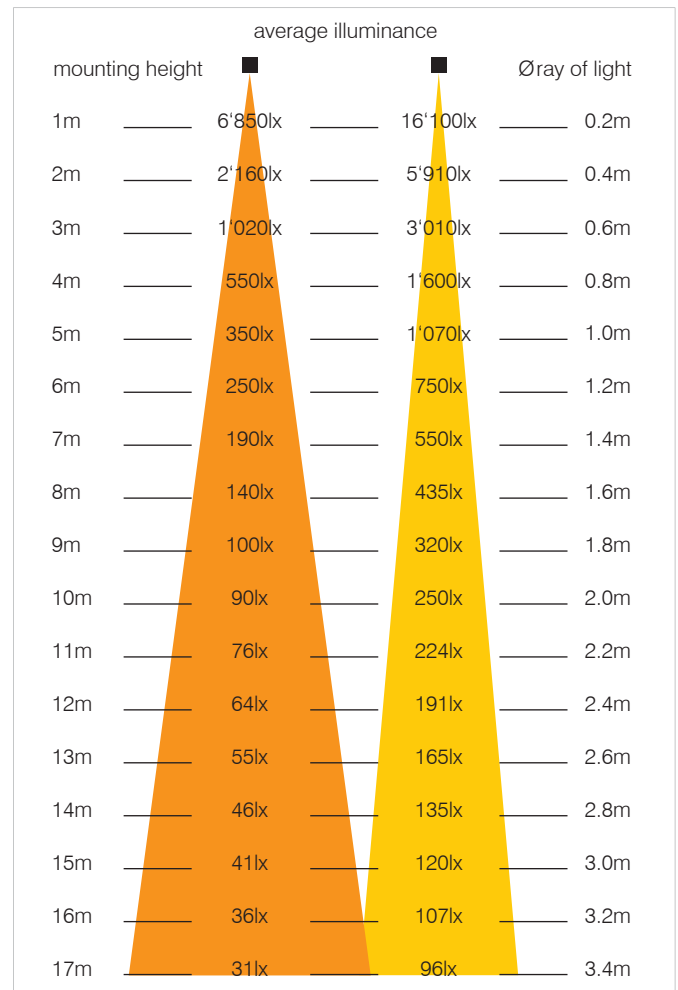

Lighting scheme *1

*1 For Relux-Data see www.gifas.ch.