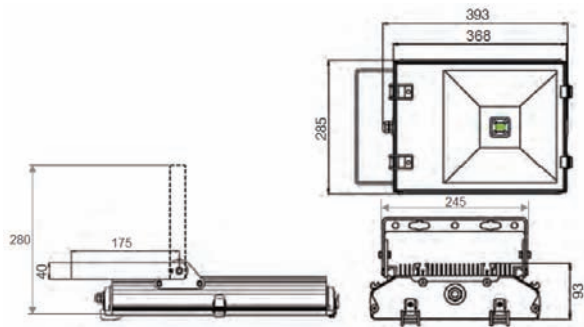

Lighting scheme *1

Our range

Item No.	Description	Watt
109176	Floodlight PLAZA 970, cool white 5'500K, with 5m cable 3x1.5mm², with Typ12 plug	70W
108991	Floodlight PLAZA 970, cool white 5'500K, with 5m cable 3x1.5mm², without plug	70W
Accessories		
108994	Mast bracket (technical details see page 10)	
108993	Swiveling holder (technical details see page 10)	

*1 For Relux-Data see www.gifas.ch.

In delivery included: mounting bracket for ceiling wall or floor mounting.