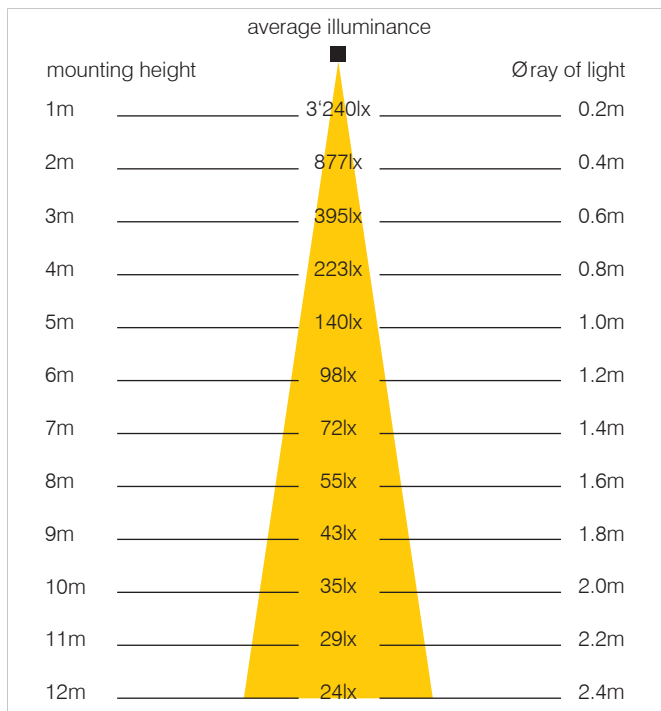

Lighting scheme *1

Use

Street lighting, park lighting, path lighting, parks, schools, industrial halls, ...

Our range

Item No.	Description	Watt
115843	LED Side Entry Street Light PLAZA 720, cool white 5'500K	100W