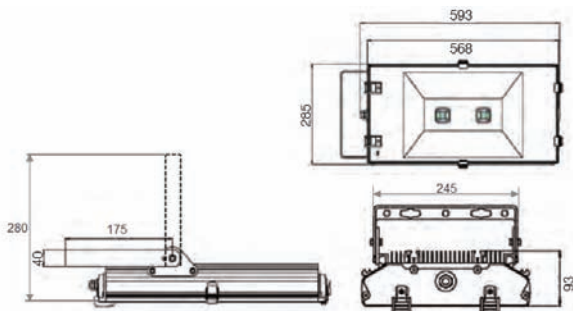

Lighting scheme *1

Our range

Item No.	Description	Watt
109177	LED Floodlight PLAZA 972, cool white 5'500K, with 5m cable 3x1.5mm², with T12 plug	140W
108992	LED Floodlight PLAZA 972, cool white 5'500K, with 5m cable 3x1.5mm², without plug	140W
123535	LED Floodlight PLAZA 972, warm white 3'500K, with 5m cable 3x1.5mm², with T12 plug	140W
118809	LED Floodlight PLAZA 972, warm white 3'500K, with 5m cable 3x1.5mm², without plug	140W

Accessories

108994	Mast bracket (technical details see page 10)
108993	Swiveling holder (technical details see page 10)

*1 For Relux-Data see www.gifas.ch.

In delivery included: mounting bracket for ceiling wall or floor mounting.