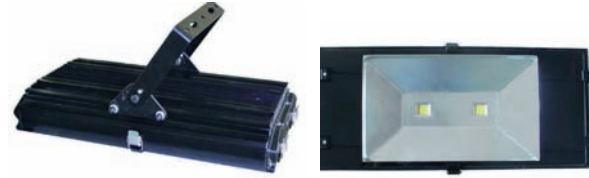

*1 For Relux-Data see www.gifas.ch.

In delivery included: mounting bracket for ceiling wall or floor mounting.

LED Spotlight PLAZA 970

Technical Data

LED Power:	70W
Power supply:	110-230VAC
LED lighting current:	100lm/W
CRI-Index:	RA>80
LED operating life:	>50'000h
Lighting current loss:	<10%
LED switching capability:	>1 Mio
Colour temperature:	5'500K
Operating range of temperature:	-40°C up to +55°C
Material housing + reflector:	aluminium
Colour of casing:	silver-grey
Cover:	5mm safety-glass
Protection class:	IP65/I
Weight:	7.4kg
Dimensions LxWxH:	393x285x93mm

*1 For Relux-Data see www.gifas.ch.

In delivery included: mounting bracket for ceiling wall or floor mounting.

LED Floodlight PLAZA 972

Technical Data

LED Power:	140W
Power supply:	110-230VAC
LED lighting current:	100lm/W
CRI-Index:	RA>80
LED operating life:	>50'000h
Lighting current loss:	<10%
LED switching capability:	>1 Mio
Colour temperature:	5'500K/3'500K
Operating range of temperature:	-40°C up to +55°C
Material housing + reflector:	aluminium
Colour of casing:	silver-grey/black
Cover:	5mm safety-glass
Protection class:	IP65/I
Weight:	10.6kg
Dimensions LxWxH:	593x285x93mm