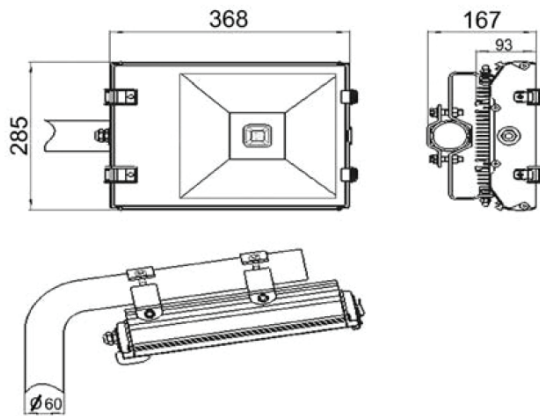

*1 For Relux-Data see www.gifas.ch.

In delivery included: mounting bracket for ceiling wall or floor mounting.

Accessories for 970/972

Thanks to the rear recessed groove profiles, the lights can be easily fixed with a hammer head screws.

Square nuts can be slid-in the open profiles.

Mast bracket with clamps up to 60mm

Swiveling holder ST37

optional positioning:

angle crosswise +/- 25°

angle lenthwise +/- 50°

The Swiveling holder can be installed optional for a small radius of the lamp series 970 and 972.