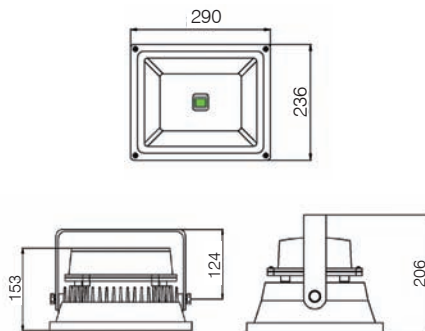

LED Floodlight PLAZA 925

Technical Data

LED Power:	30W
Power supply:	110-230VAC
LED lighting current:	100lm/W
CRI-Index:	RA>80
LED operating life:	>50'000h
Lighting current loss:	<10%
LED switching capability:	>1 Mio
Colour temperature:	5'500K/3'500K
Operating range of temperature:	-40°C up to +55°C
Material housing + reflector:	aluminium
Colour of casing:	silver-grey
Cover:	5mm safety-glass
Protection class:	IP65/I
Weight:	2.3kg
Dimensions LxWxH:	225x185x125mm

*1 For Relux-Data see www.gifas.ch.

In delivery included: mounting bracket for ceiling wall or floor mounting.

LED Floodlight PLAZA 990

Technical Data

LED Power:	50W
Power supply:	110-230VAC
LED lighting current:	100lm/W
CRI-Index:	RA>80
LED operating life:	>50'000h
Lighting current loss:	<10%
LED switching capability:	>1 Mio
Colour temperature:	5'500K/3'500K
Operating range of temperature:	-40°C up to +55°C
Material housing + reflector:	aluminium
Colour of casing:	silver-grey
Cover:	5mm safety-glass
Protection class:	IP65/I
Weight:	3.3kg
Dimensions LxWxH:	290x236x153mm