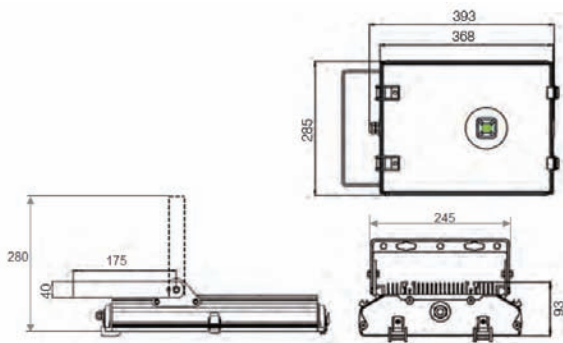

*1 For Relux-Data see www.gifas.ch.

In delivery included: mounting bracket for ceiling wall or floor mounting.

LED Spotlight PLAZA 970

Technical Data

LED Power:	70W
Power supply:	110-230VAC
LED lighting current:	100lm/W
CRI-Index:	RA>80
LED operating life:	>50'000h
Lighting current loss:	<10%
LED switching capability:	>1 Mio
Colour temperature:	5'500K
Operating range of temperature:	-40°C up to +55°C
Material housing + reflector:	aluminium
Colour of casing:	silver-grey
Cover:	5mm safety-glass
Protection class:	IP65/I
Weight:	7.4kg
Dimensions LxWxH:	393x285x93mm