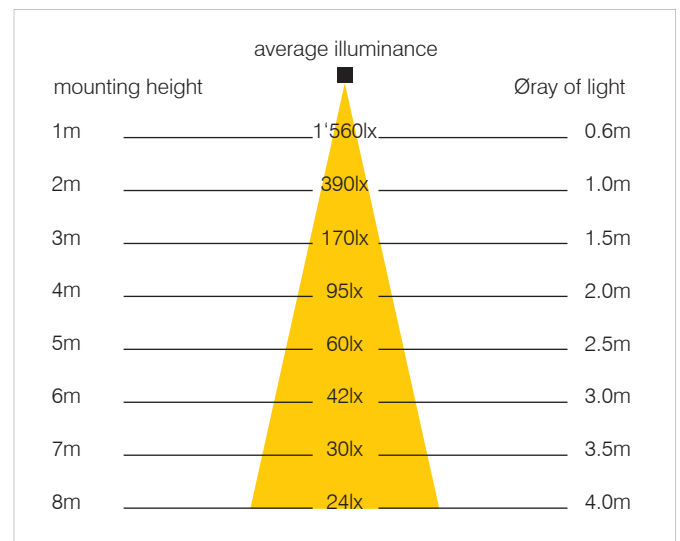

Lighting scheme *1

Our range

Item No.	Description	Watt
109294	Floodlight PLAZA 990, cool white 5'500K, with 5m connection cable with Typ12 plug	50W
108980	Floodlight PLAZA 990, cool white 5'500K, without connection cable	50W
124255	Floodlight PLAZA 990, warm white 3'500K, with 5m connection cable with Typ12 plug	50W
124253	Floodlight PLAZA 990, warm white 3'500K, without connection cable	50W
Accessories/ Spare parts		
115536	Mobilight-Set for PLAZA 990 (without lamp)	
110525	spare glass for Plaza 990	

*1 For Relux-Data see www.gifas.ch.
In delivery included: mounting bracket for ceiling wall or floor mounting.