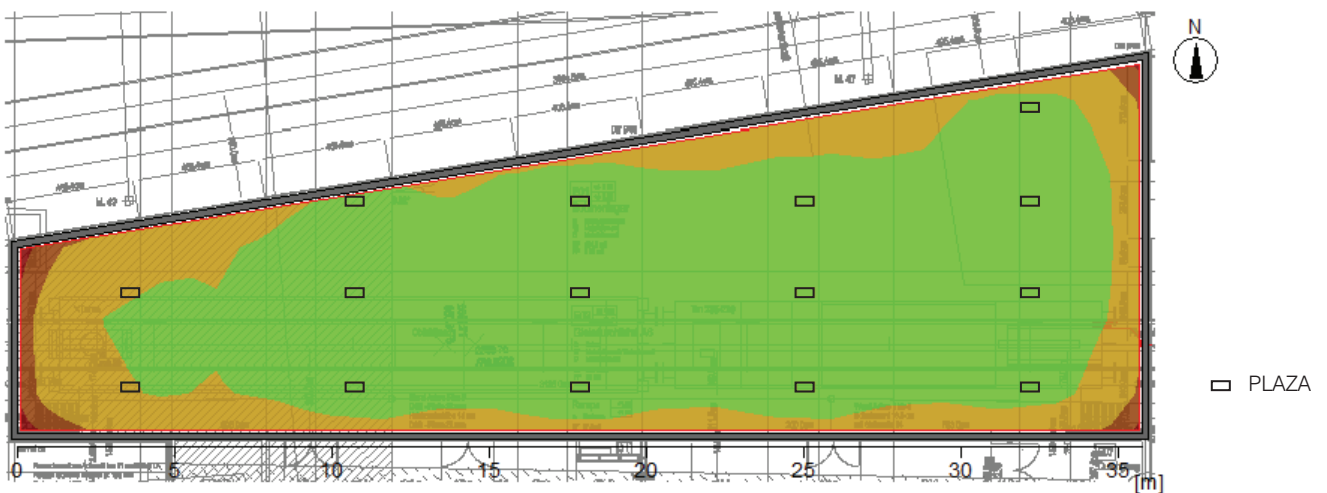

Example Relux-calculation (visualisation)

Example 1:

Bernina Bogenhalle with PLAZA 972 and PLAZA 970