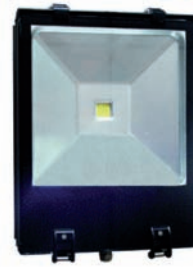

*1 For Relux-Data see www.gifas.ch.
In delivery included: mounting bracket for ceiling wall or floor mounting.

LED Floodlight PLAZA 970

Technical Data

LED Power:	70W
Power supply:	110-230VAC
LED lighting current:	100lm/W
CRI-Index:	RA>80
LED operating life:	>50'000h
Lighting current loss:	<10%
LED switching capability:	>1 Mio
Colour temperature:	5'500K
Operating range of temperature:	-40°C up to +55°C
Material housing + reflector:	aluminium
Colour of casing:	silver-grey/black
Cover:	5mm safety-glass
Protection class:	IP65/I
Weight:	7.4kg
Dimensions LxWxH:	393x285x93mm