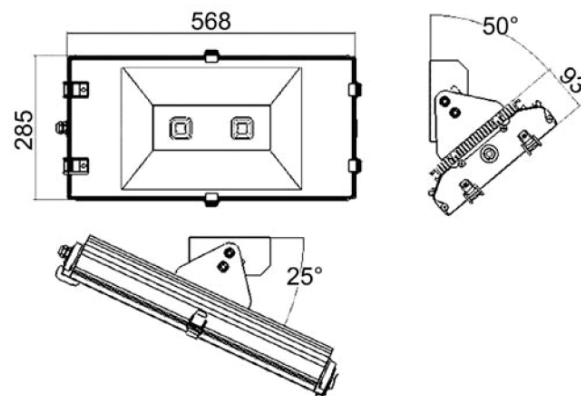

Square nuts can be slid-in the open profiles.

Mast bracket with clamps up to 60mm

Swiveling holder ST37

optional positioning:

angle crosswise +/- 25°

angle lenthwise +/- 50°

The Swiveling holder can be installed optional for a small radius of the lamp series 970 and 972.