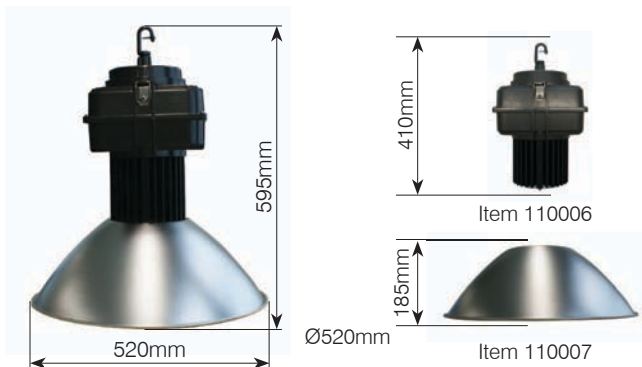

LED Pendant light PLAZA 995

995 wide beam for mounting height of approximately 8m