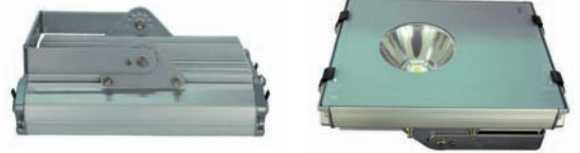

*1 For Relux-Data see www.gifas.ch.
In delivery included: mounting bracket for ceiling wall or floor mounting.

LED Floodlight PLAZA 970

Technical Data

LED Power:	70W
Power supply:	110-230VAC
LED lighting current:	100lm/W
CRI-Index:	RA>80
LED operating life:	>50'000h
Lighting current loss:	<10%
LED switching capability:	>1 Mio
Colour temperature:	5'500K
Operating range of temperature:	-40°C up to +55°C
Material housing + reflector:	aluminium
Colour of casing:	silver-grey/black
Cover:	5mm safety-glass
Protection class:	IP65/I
Weight:	7.4kg
Dimensions LxWxH:	393x285x93mm

Ideal as a replacement for HIT-Lamps.

Lighting scheme *1

Our range

Item No.	Description	Watt
109176	Floodlight PLAZA 970, cool white 5'500K, with 5m cable 3x1.5mm ² , with Typ12 plug	70W
108991	Floodlight PLAZA 970, cool white 5'500K, with 5m cable 3x1.5mm ² , without plug	70W
Accessories		
108994	Mast bracket (technical details see page 10)	
108993	Swiveling holder (technical details see page 10)	

*1 For Relux-Data see www.gifas.ch.

In delivery included: mounting bracket for ceiling wall or floor mounting.

LED Spotlight PLAZA 970

Technical Data

LED Power:	70W
Power supply:	110-230VAC
LED lighting current:	100lm/W
CRI-Index:	RA>80
LED operating life:	>50'000h
Lighting current loss:	<10%
LED switching capability:	>1 Mio
Colour temperature:	5'500K
Operating range of temperature:	-40°C up to +55°C
Material housing + reflector:	aluminium
Colour of casing:	silver-grey
Cover:	5mm safety-glass
Protection class:	IP65/I
Weight:	7.4kg
Dimensions LxWxH:	393x285x93mm