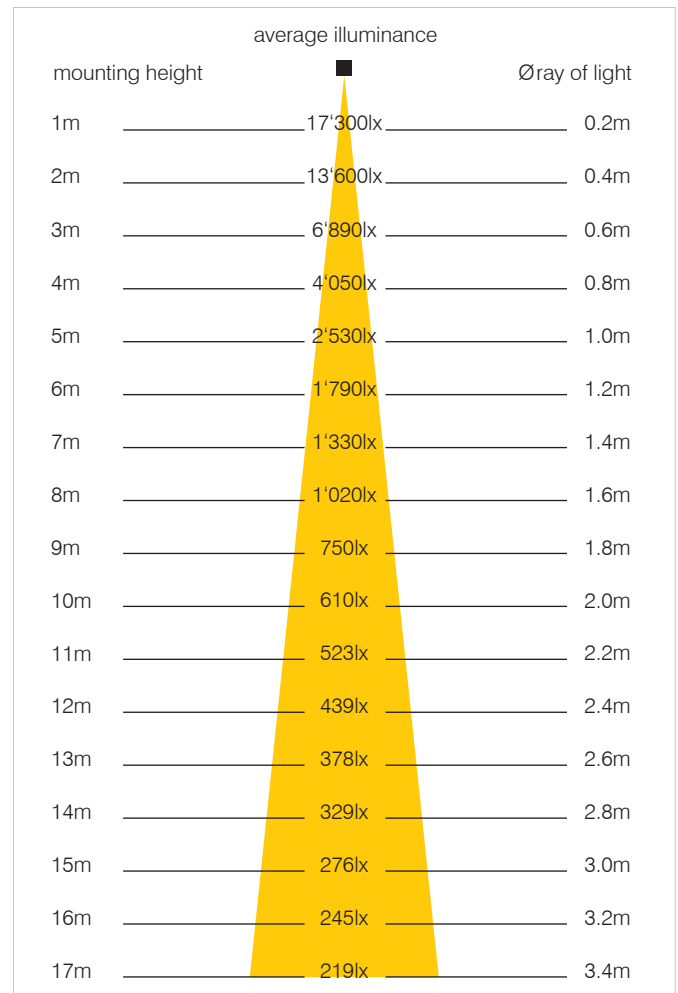

Lighting scheme *1

Use

Specific accentuation in facade and object lighting.

Our range

Item No.	Description	Watt
115863	LED Spotlight PLAZA 972, cool white 5'500K, with 5m cable 3x1.5mm², with T12 plug	140W
115840	LED Spotlight PLAZA 972, cool white 5'500K, with 5m cable 3x1.5mm², without plug	140W
Accessories		
108994	Mast bracket (technical details see page 10)	
108993	Swiveling holder (technical details see page 10)	

*1 For Relux-Data see www.gifas.ch.

In delivery included: mounting bracket for ceiling wall or floor mounting.