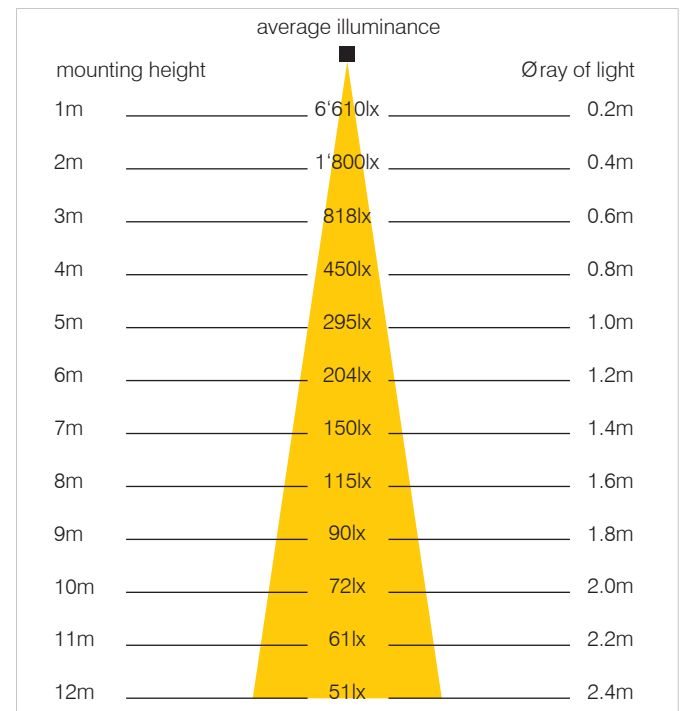

Lighting scheme *1

Use

Street lighting, path lighting, parking lighting, area lighting, schools, industry, ...

Our range

Item No.	Description	Watt
115844	LED Side Entry Street Light PLAZA 1200, cool white 5'500K	200W

*1 For Relux-Data see www.gifas.ch.

Various power, voltage and color temperature on request!