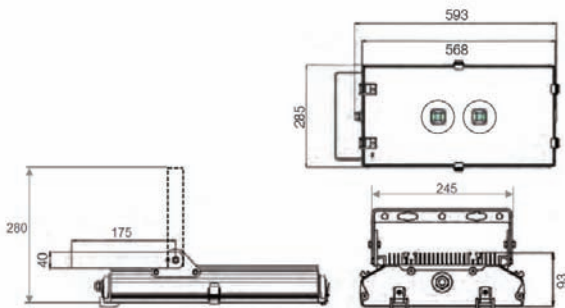

LED Spotlight PLAZA 972

Technical Data

LED Power:	140W
Power supply:	230VAC
LED lighting current:	100lm/W
CRI-Index:	RA>80
LED operating life:	>50'000h
Lighting current loss:	<10%
LED switching capability:	>1 Mio
Colour temperature:	5'500K
Operating range of temperature:	-40°C up to +55°C
Material housing + reflector:	aluminium
Colour of casing:	silver-grey
Cover:	5mm safety-glass
Protection class:	IP65/I
Weight:	10.6kg
Dimensions LxWxH:	593x285x93mm