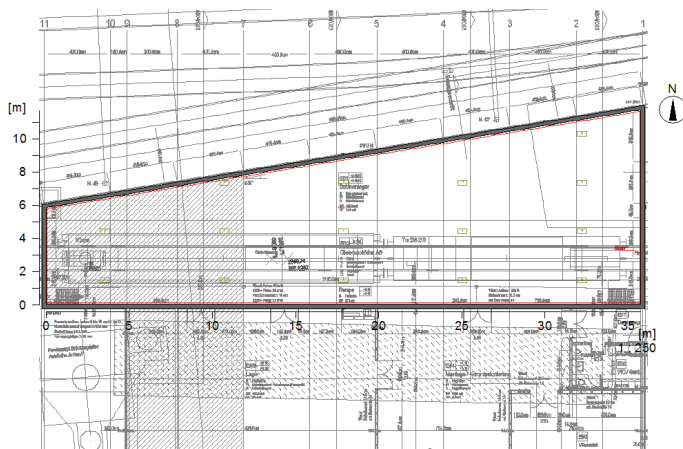

Example Relux-calculation (visualisation)

Bernina Bogenhalle with PLAZA 972 and PLAZA 970