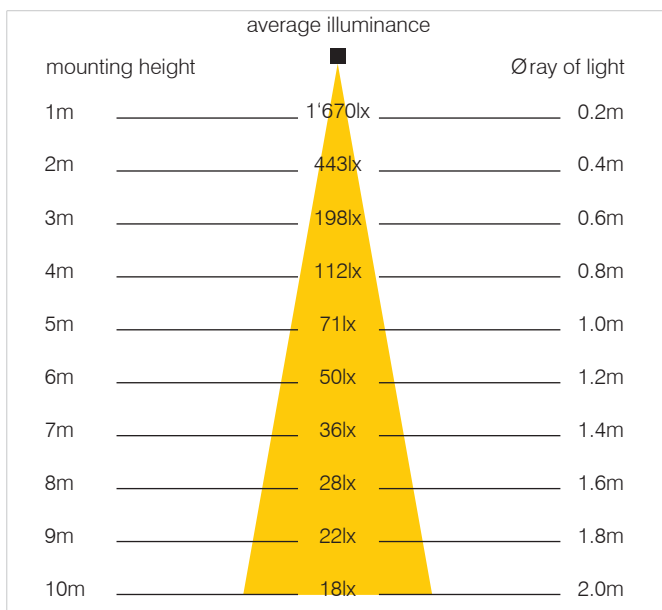

Lighting scheme *1

Our range

Item No.	Description	Watt
115841	LED Side Entry Street Light PLAZA 7235, cool white 5'500K	40W

*1 For Relux-Data see www.gifas.ch.

Various power, voltage and colour temperature on request!