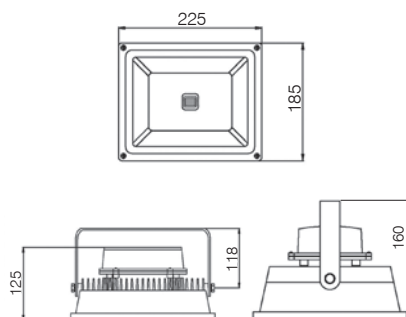

Lighting scheme *1

Our range

Item No.	Description	Watt
109292	Floodlight PLAZA 925, cool white 5'500K, with 5m connection cable with Typ12 plug	30W
108989	Floodlight PLAZA 925, cool white 5'500K, without connection cable	30W
124276	Floodlight PLAZA 925, warm white 3'500K, with 5m connection cable with Typ12 plug	30W
124274	Floodlight PLAZA 925, warm white 3'500K, without connection cable	30W
Accessories/Spare parts		
115534	Mobilight-Set for PLAZA 925 (without lamp)	
110524	spare glass for Plaza 925	

*1 For Relux-Data see www.gifas.ch.

In delivery included: mounting bracket for ceiling wall or floor mounting.