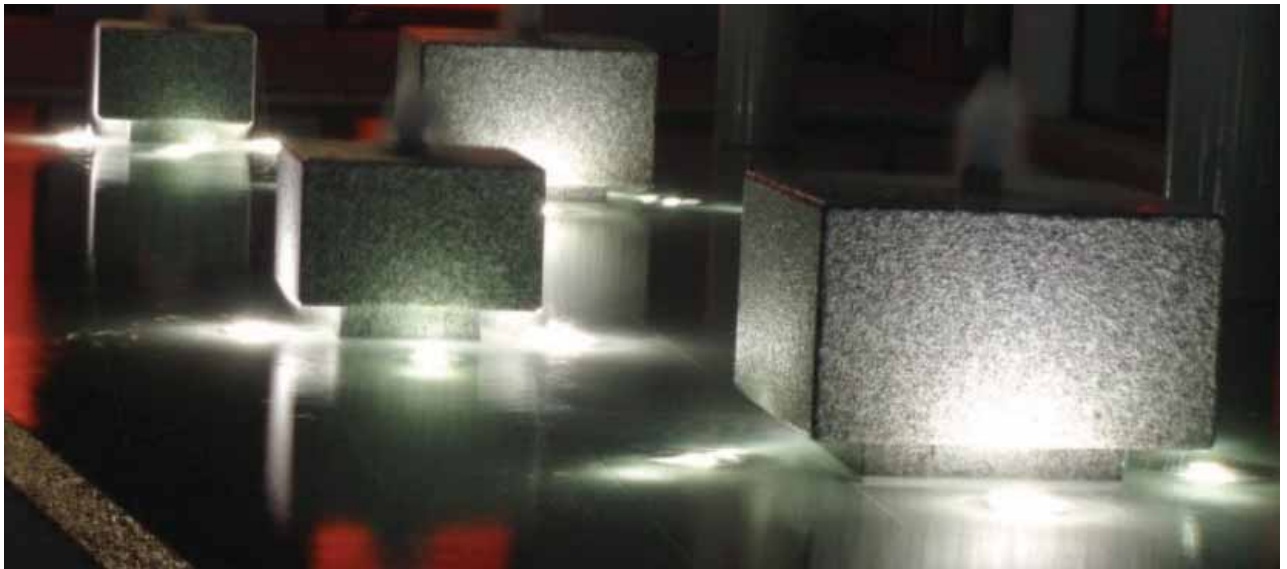

client: Planetspa CH-Schaffhausen, in collaboration with
distribution partners

task / project: lightning of a fountain

Fountain of the municipality «Kirchdorf an der Iller» in Germany

initial situation

In the course of the advancement of LED modules, which were mostly applied in tunnels or railway stations up until now, we have advanced the product range of «LED lights» steadily. Today we talk about marker lights or even decoration lights. Thereby are no limits about the most diverse purposes and installation sites.

With the ToppLED®-line you can realise sub aqua-illuminations for public or private swimming pools, well lightings or some other creative solutions in the range of wet rooms.

In these sections, we break the mould and are co-working with commercial enterprises as distribution partners, which have a direct access to the target markets.

special features:

- applicable under water because of protection class IP68
- different colours available: red, green, blue, white and RGB (red-green-blue)
- eligible illuminating direction - lateral beaming or horizontal
- available accessories: control unit, power supply unit, cable etc.