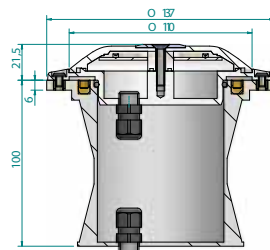

special features:

- applicable under water because of protection class IP68
- different colours available: red, green, blue, white and RGB (red-green-blue)
- eligible illuminating direction - lateral beaming or horizontal
- available accessories: control unit, power supply unit, cable etc.

Furthermore we offer different services such as planning, special calculations or construction management and support on site.

impressions

Schritt AA