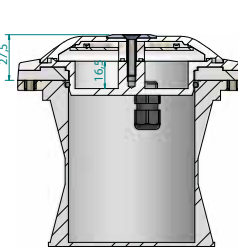

special features:

- applicable under water because of protection class IP68
- different colours available: red, green, blue, white and RGB (red-green-blue)
- eligible illuminating direction - lateral beaming or horizontal
- available accessories: control unit, power supply unit, cable etc.

Furthermore we offer different services such as planning, special calculations or construction management and support on site.

impressions

Schritt BB