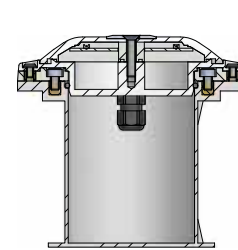

special features:

- applicable under water because of protection class IP68
- different colours available: red, green, blue, white and RGB (red-green-blue)
- eligible illuminating direction - lateral beaming or horizontal
- available accessories: control unit, power supply unit, cable etc.

Furthermore we offer different services such as planning, special calculations or construction management and support on site.

impressions

Schritt CC