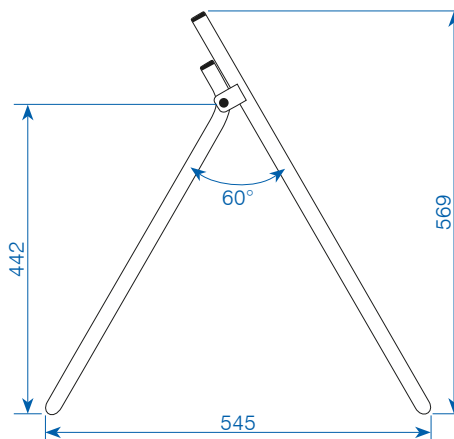

Stand foldable

Features

This solid, foldable stand takes the distributor in an angle of 60 degrees and gives enough space for the necessary connections.

- solid folding stand
- material V2A
- glass-blasted

The stand fits to the GIFAS-distributors type 7200, 7300, 7400 and 7700.

Masse

Item no.	Description
113103	Stand V2A glass blasted, foldable, height 645 mm, for box types 7200/7300/7400/7700