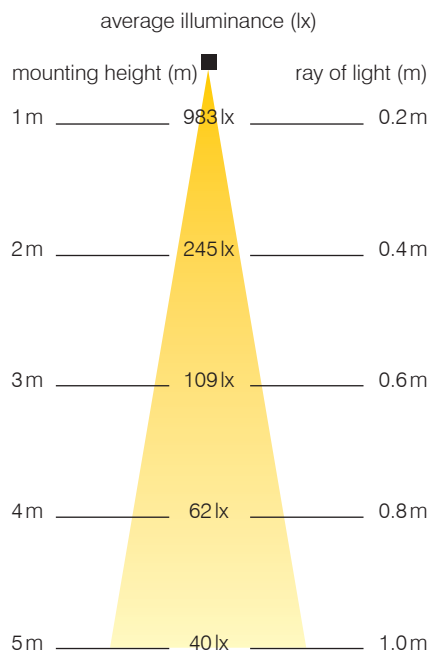

SpotLED FLEX - Medium

Lighting scheme

Our standard range Spot

SpotLED FLEX black, cool white, cable 1.6 m, plug-in power pack 230 VAC/18 VDC

Item no.	Length mm (X)	This adapter mm (Z)	Flex hose mm (Ø)
116285	300	-	14
116287	400	-	14
117613	500	200	14
116295	600	-	15

Other models and types on request.

Our standard range Medium

SpotLED FLEX black, cool white, cable 1.6 m, plug-in power pack 230 VAC/18 VDC

Item no.	Length mm (X)	This adapter mm (Z)	Flex hose mm (Ø)
116284	300	-	14
116286	400	-	14
117611	500	200	14
116294	600	-	15

Accessories/Spare parts

Item no.	Description
110427	Plug-in power pack 230 VAC/18 VDC, 1'200 mA, 1.6 m connection cable
024315	Magnetic clamp, rubberized, round, Ø86×20 mm, force of 540 N, for M6 thread maximum
104508	Transparent cover for SpotLED
104431	Protective grid V2A
010573	Table clamp
109212	Wing screw plastic, M5×10 mm

The prices are net, exclusively legal VAT currency-conditioned prize adaptations reserve.