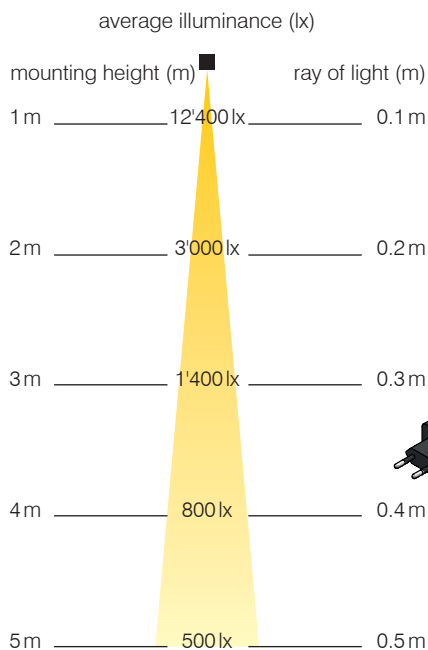

SpotLED FLEX - Spot

Lighting scheme